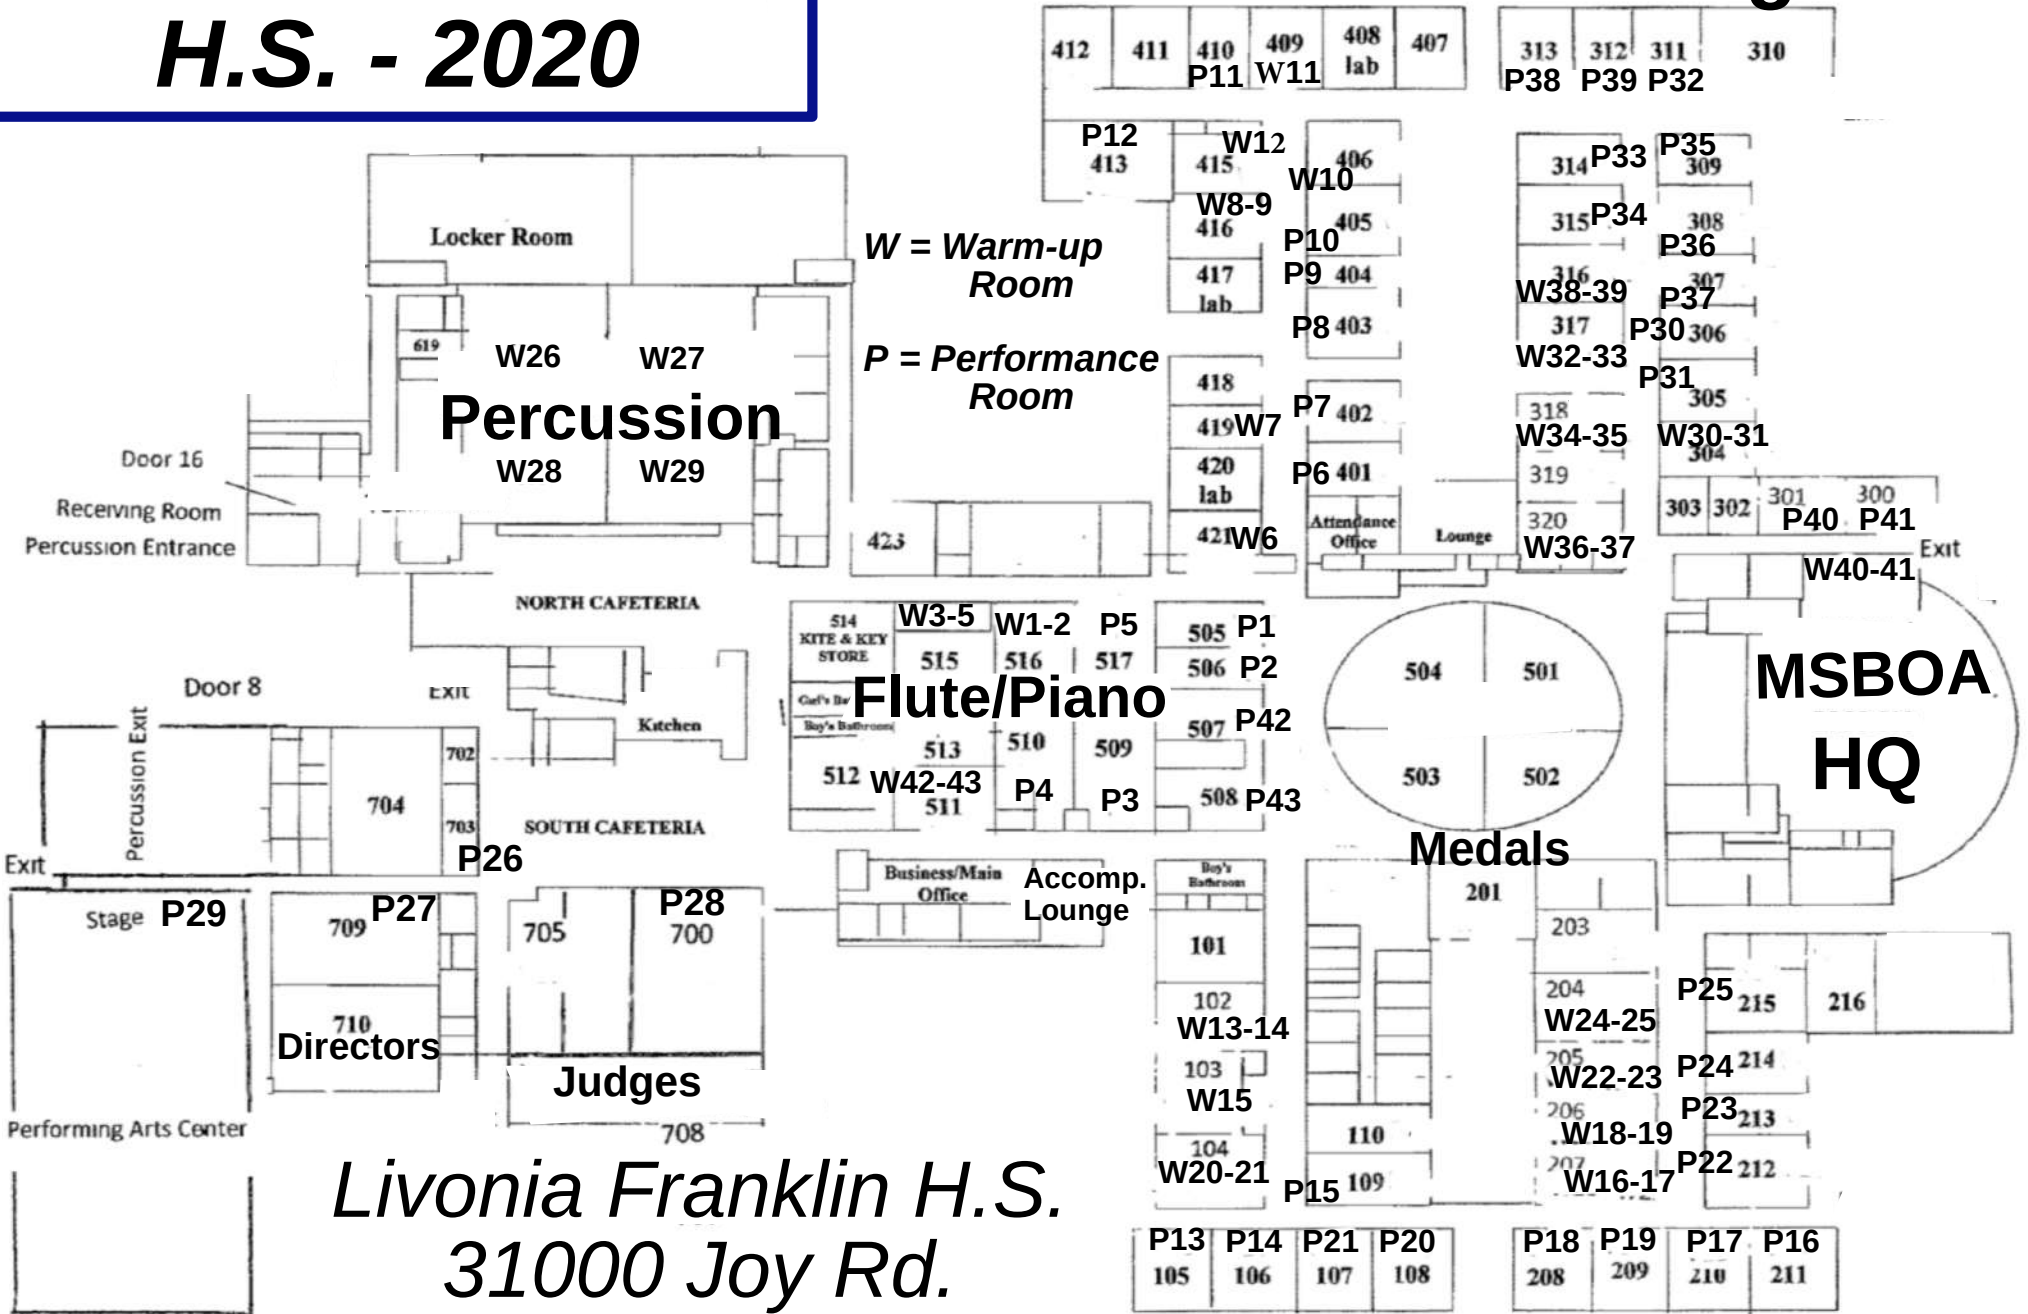

District 12 Solo & Ensemble H.S. - 2020

Clarinet & Double Reeds Strings

*Livonia Franklin H.S.
31000 Joy Rd.*

Joy Road

Sax/Horn Brass